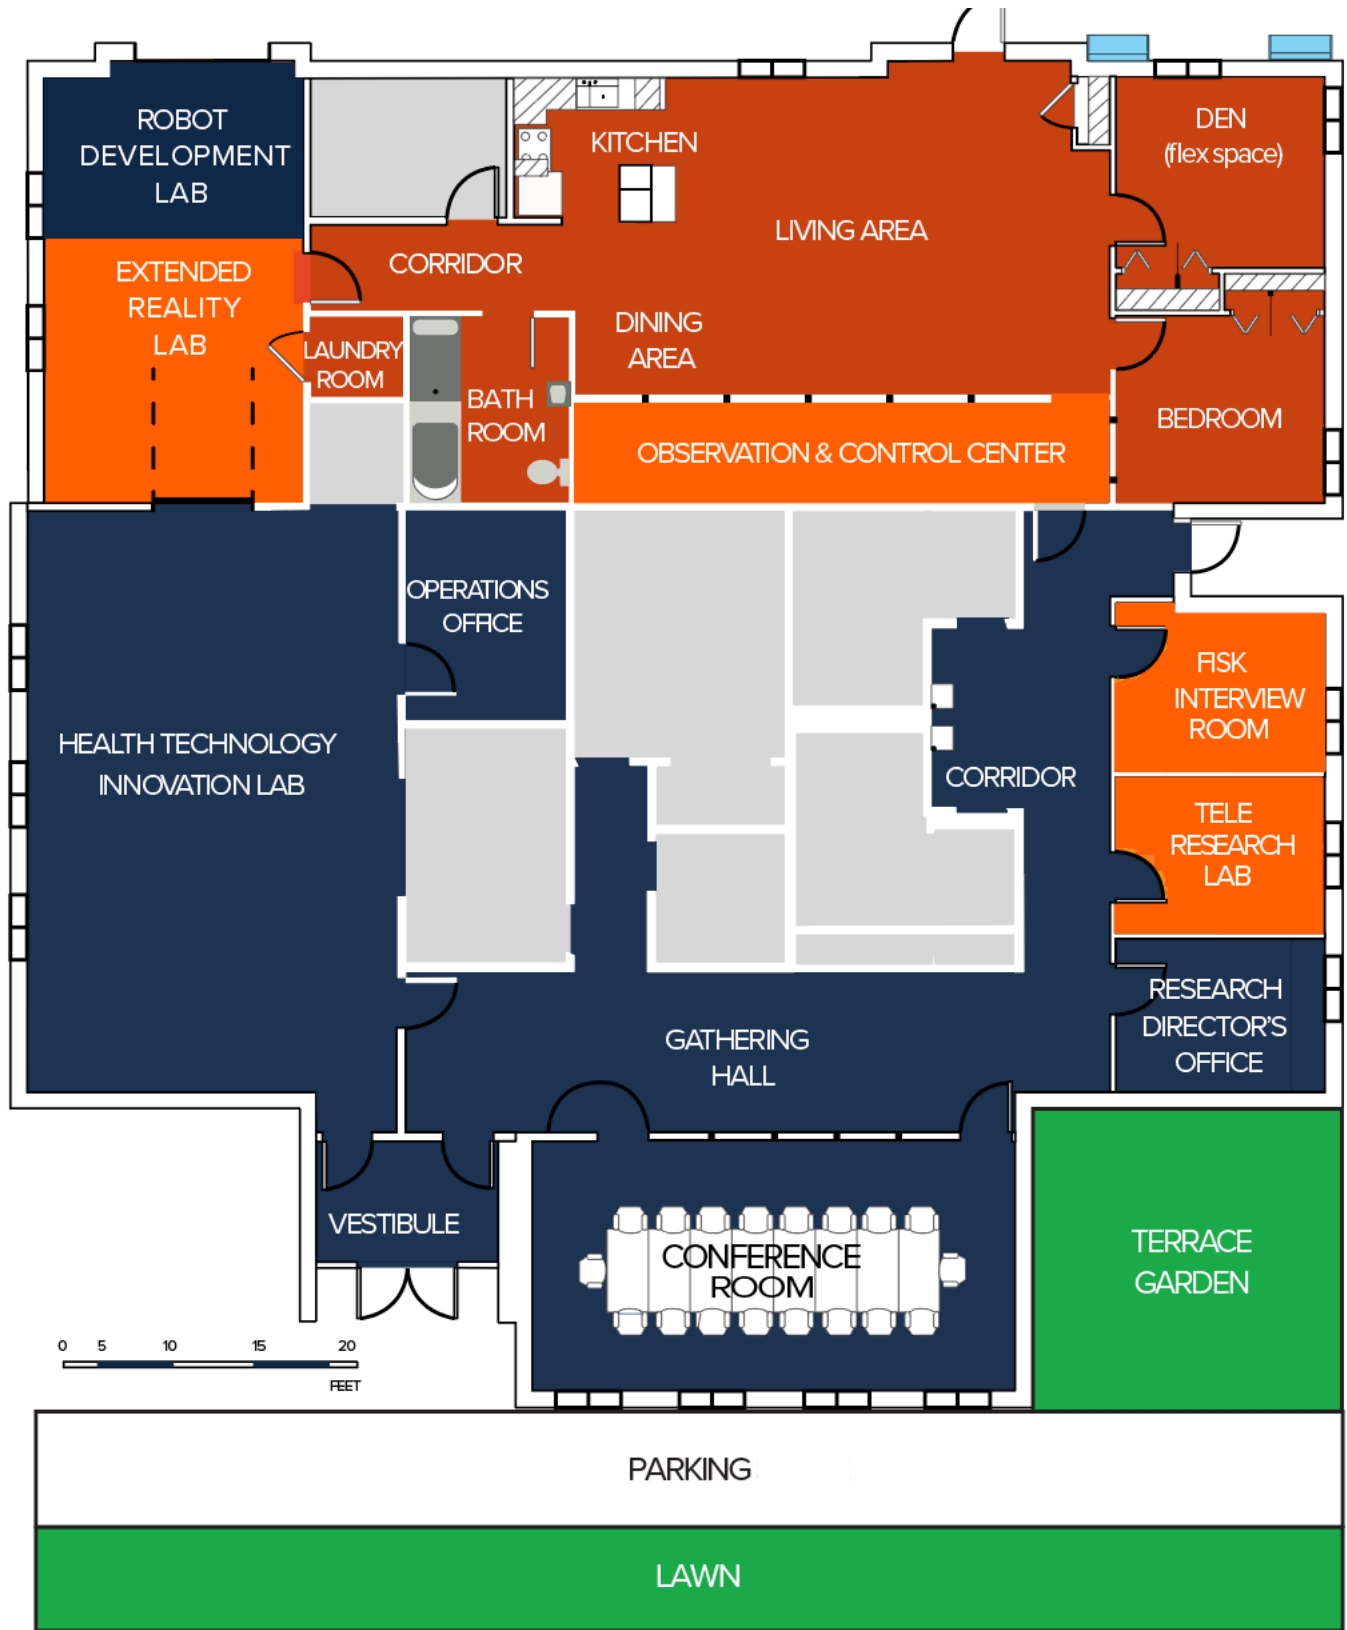

Free Parking available for your research participants
For additional details contact: life-home@illinois.edu
lifehome.ahs.illinois.edu

McKechnie LIFE Home Floor Plan

- Home Simulation
- Laboratories
- Collaborative Space
- Outdoor